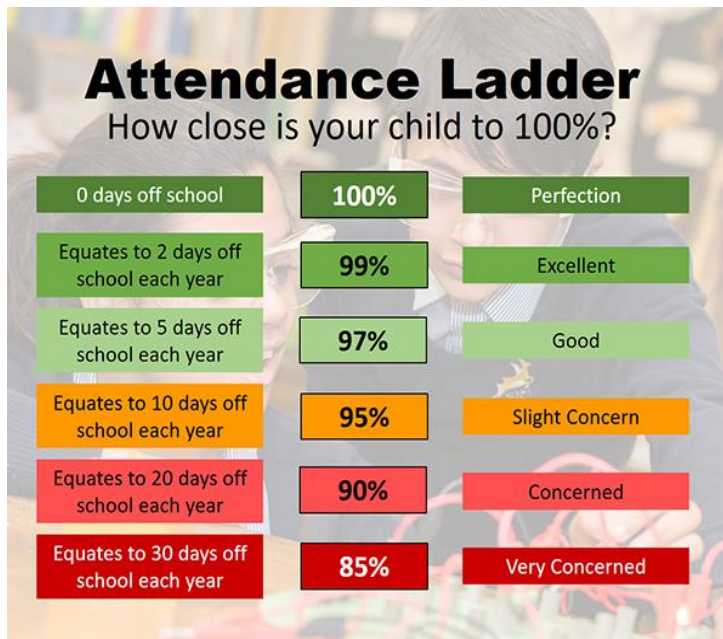

# Weekly Attendance Newsletter

WB, 6<sup>th</sup> February 2023

Last week  
Whole School  
**92.7%**

Rec	84.7%
Year 1	94.3%
Year 2	96.3%
Year 3	92.0%
Year 4	95.0%
Year 5	98.6%
Year 6	91.8%

**REPORTING ABSENCE**

Please report absences by 9am by ringing the school office.

If your child is absent and no message is received, the office staff will contact parents to ascertain the reason for absence.

**You have earned 10 minutes extra sports time!**

**Focus Fortnight!**

**6<sup>th</sup> February – 17<sup>th</sup> February**

All children with 100% attendance during this time will be put into a draw and once child from each class will win a prize!

**PRIZES PRIZES PRIZES**